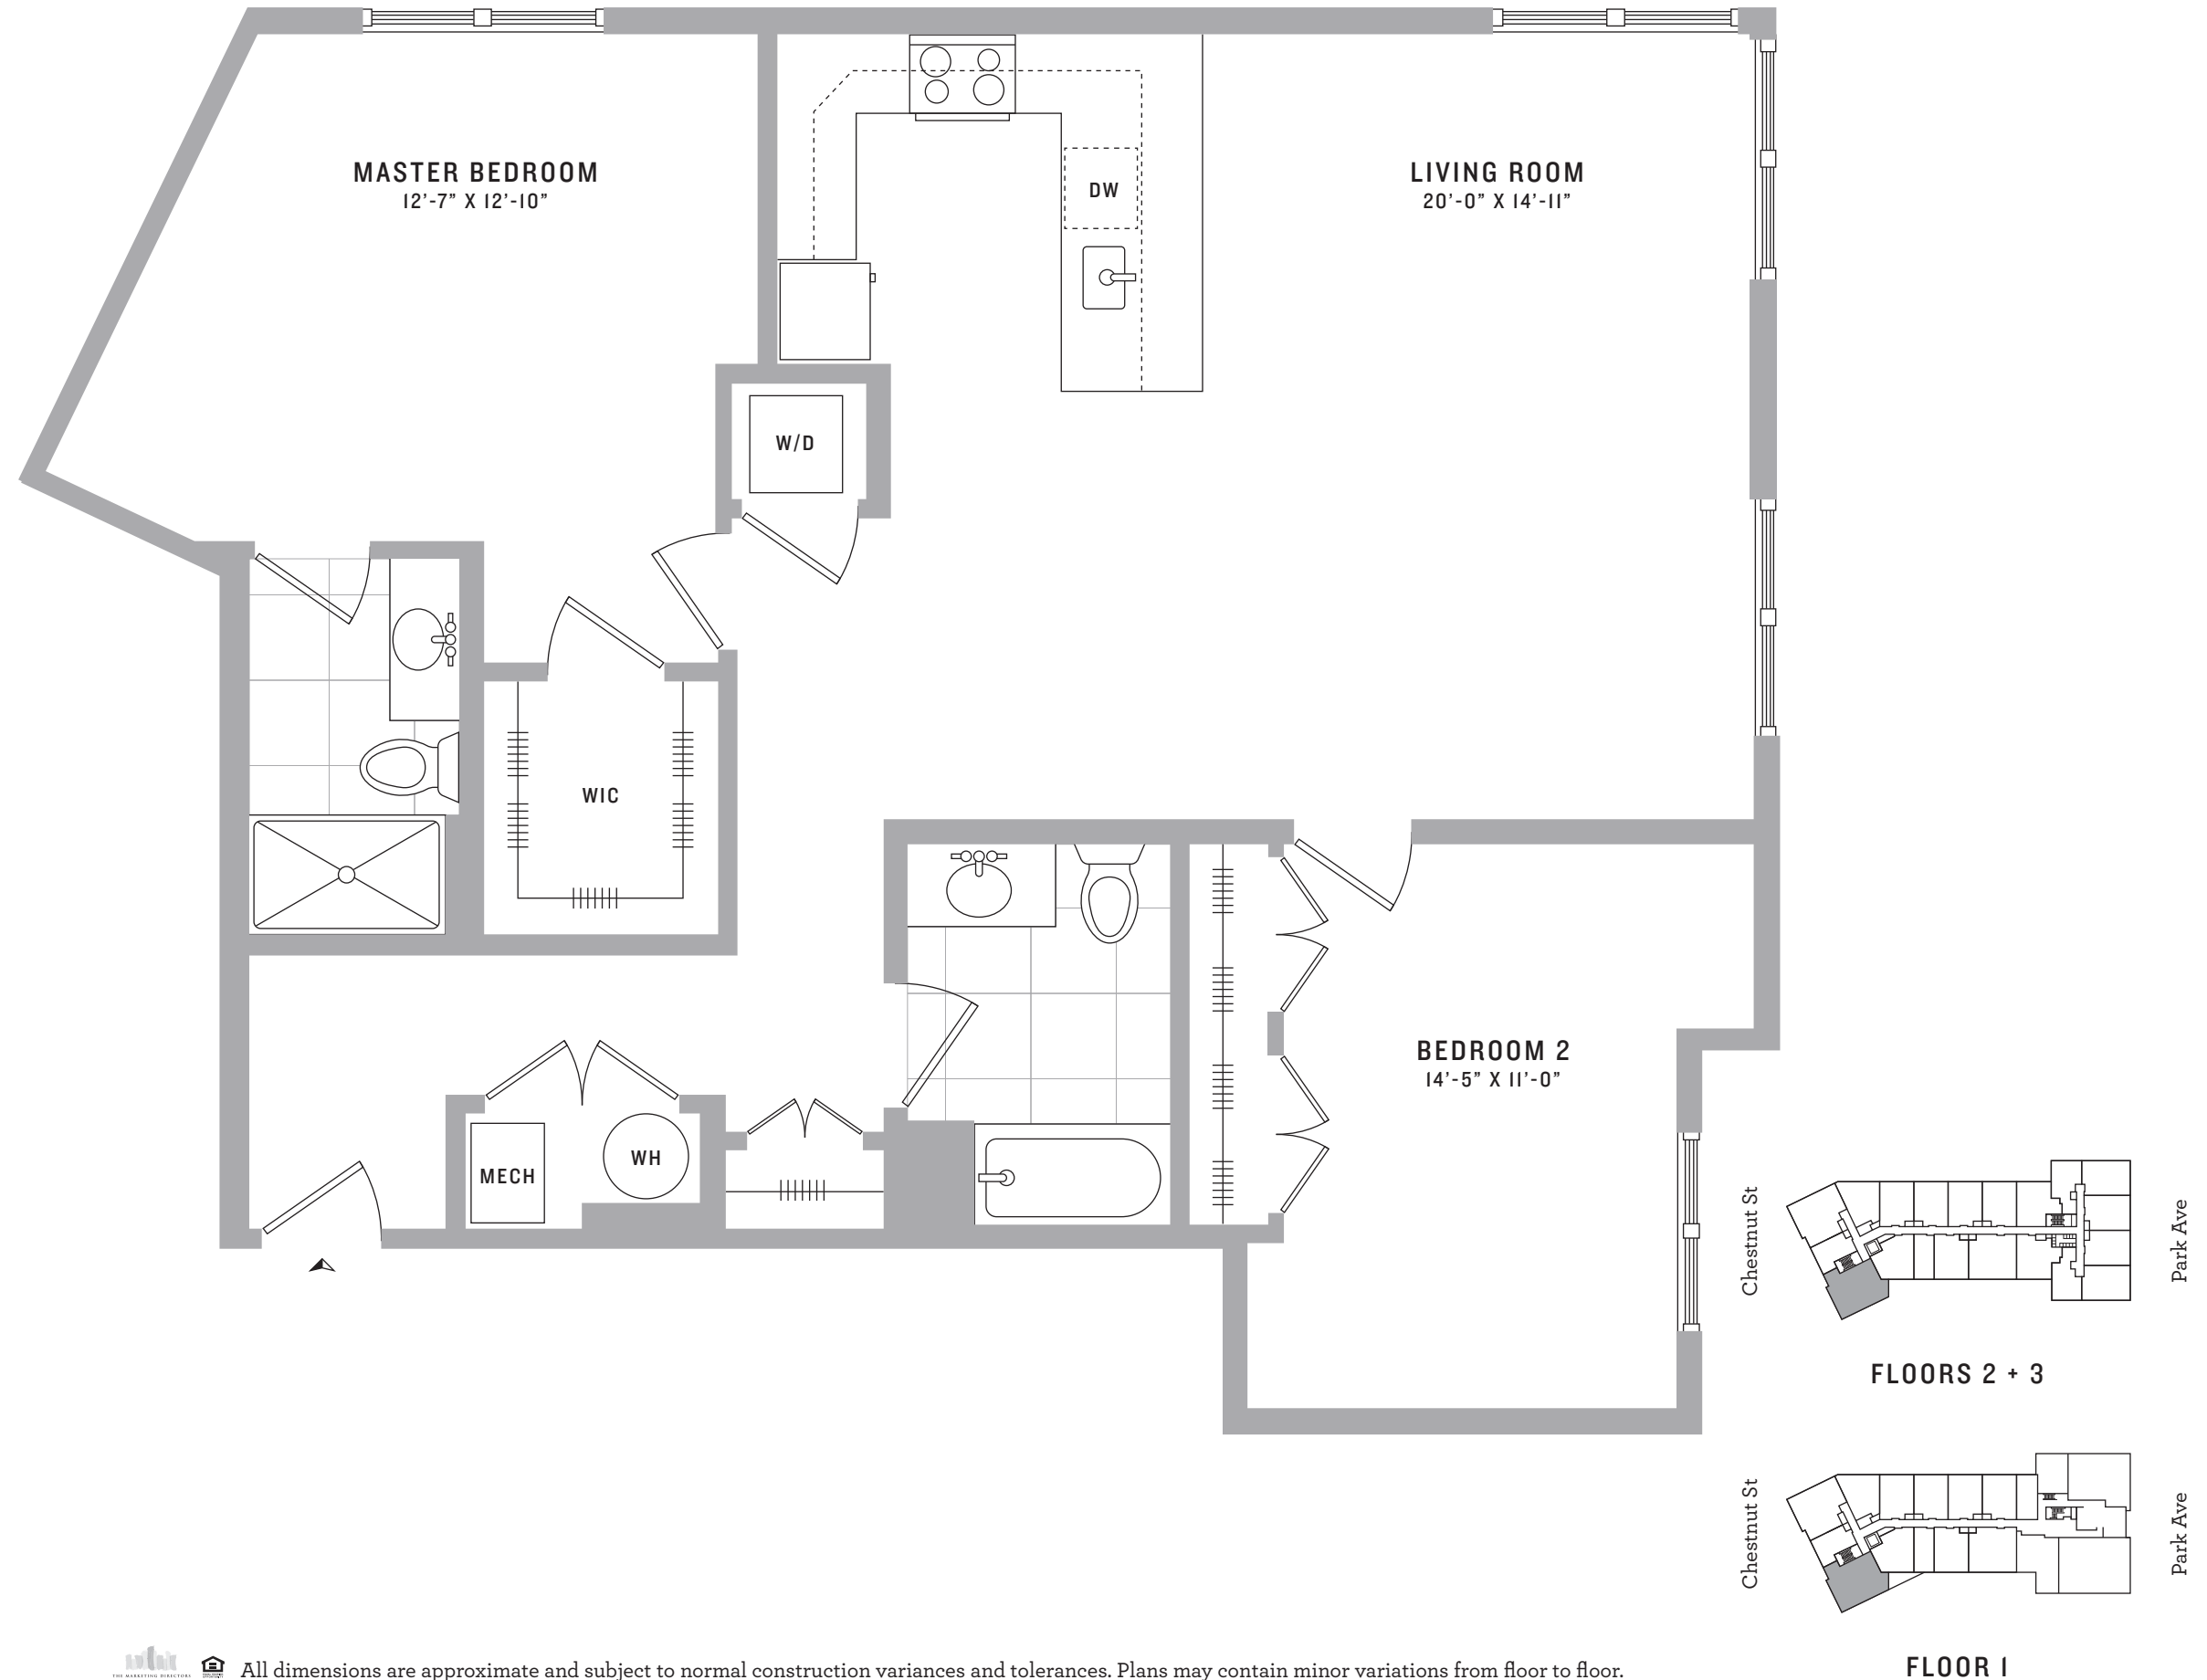

THE PARKER

RESIDENCE 01

Floors 1 - 3
2 Bedroom | 2 Bathroom
1,315 Sq. Ft.

NOTES: _____

 106 Park Ave, Rutherford, NJ 07070
Info@RentTheParker.com
RentTheParker.com | 201.933.2106

 All dimensions are approximate and subject to normal construction variances and tolerances. Plans may contain minor variations from floor to floor.