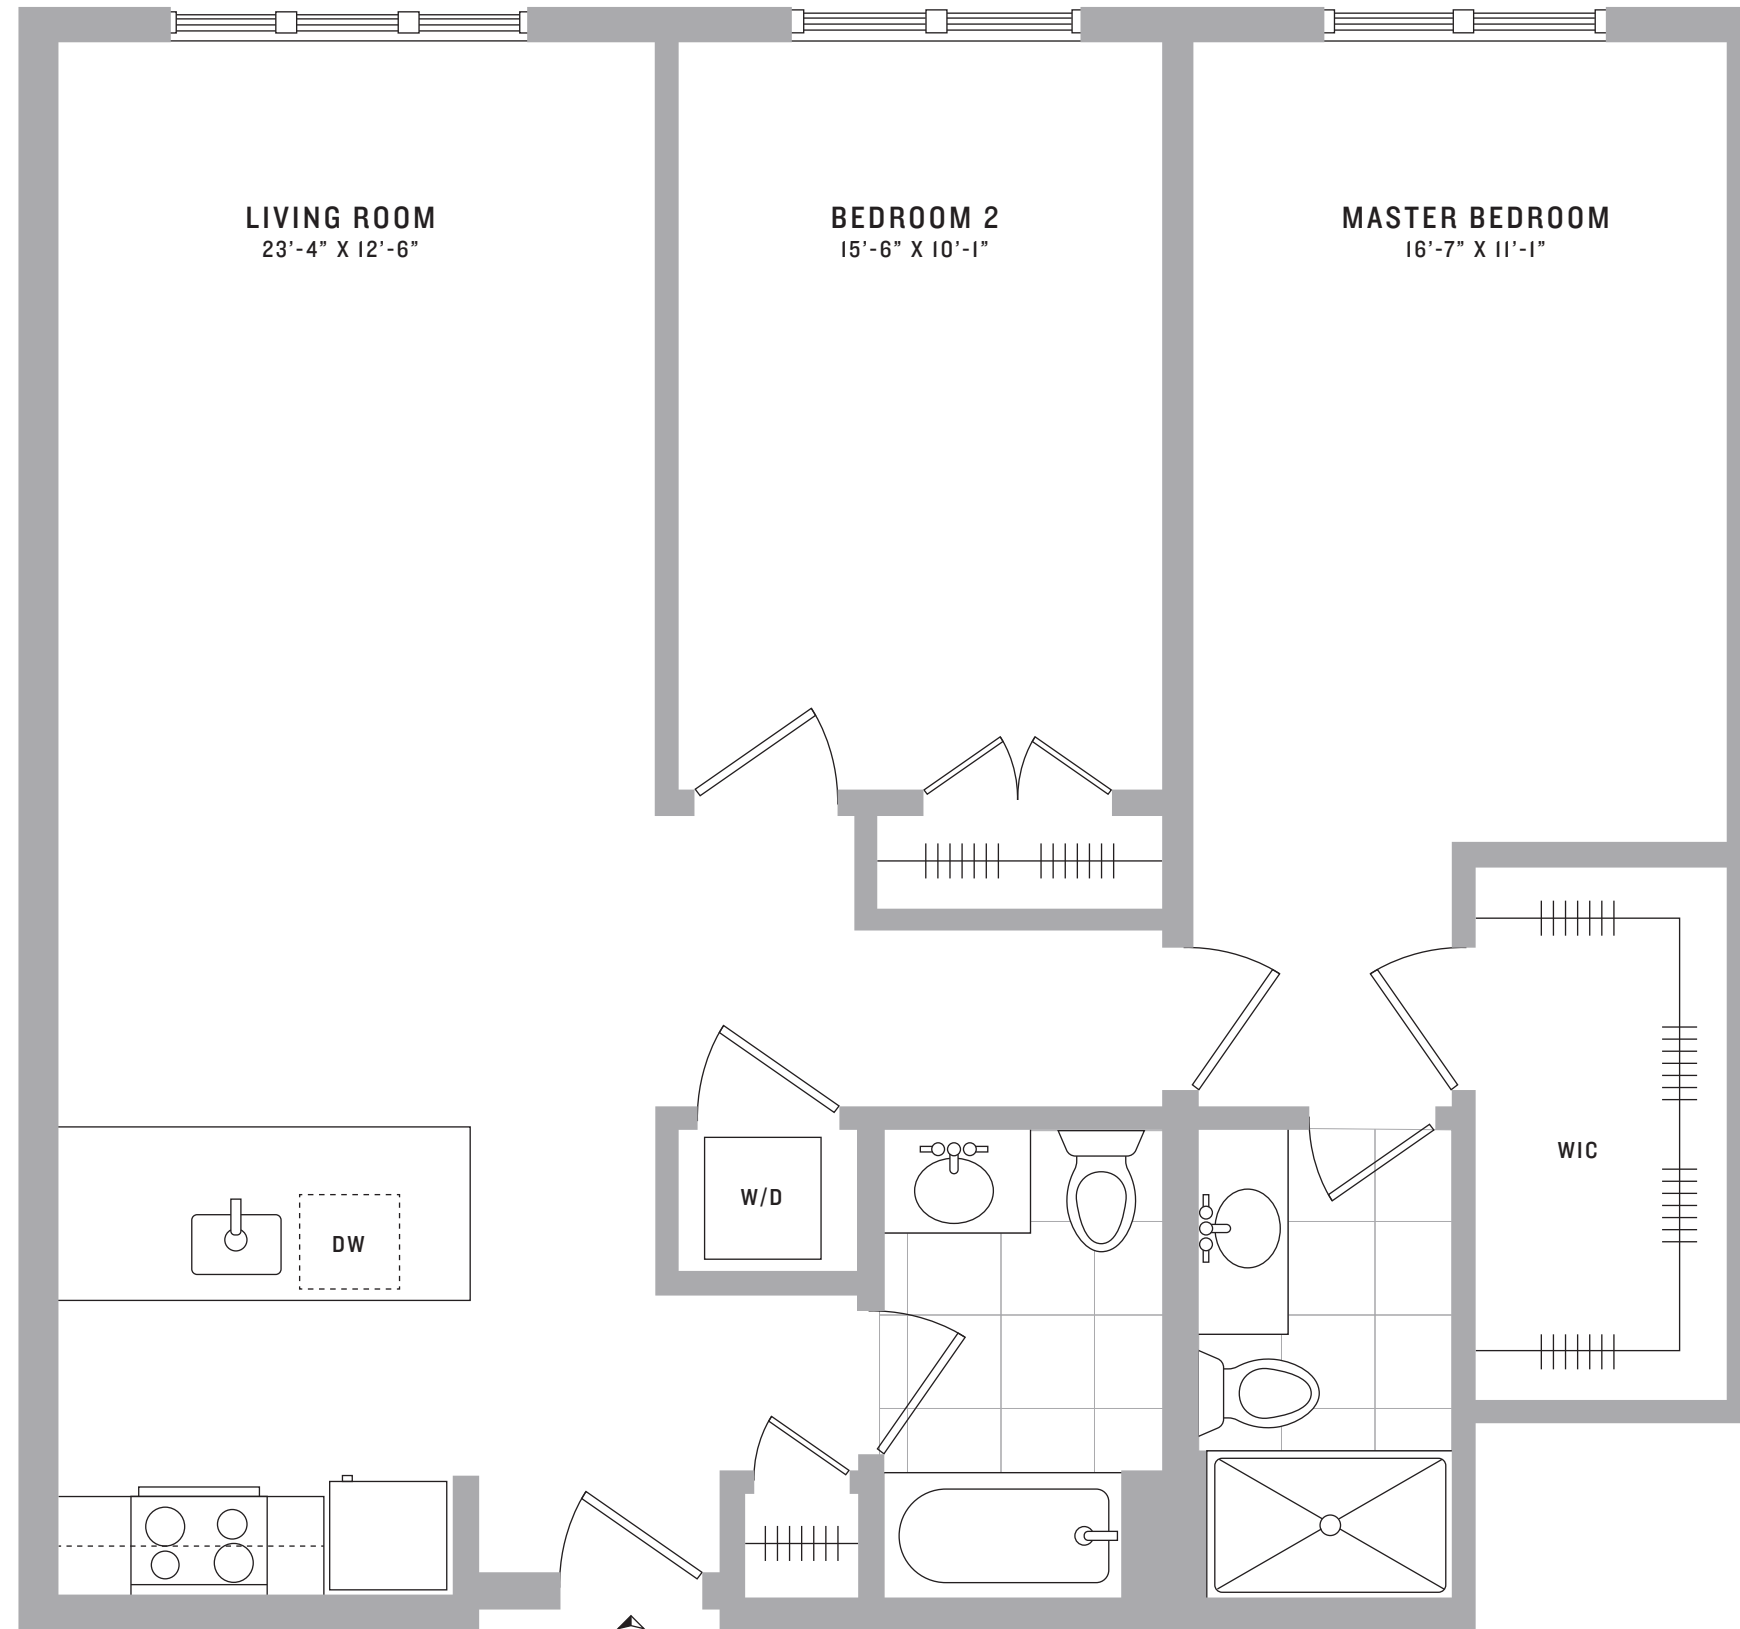

THE PARKER

RESIDENCE 11

Floors 2 + 3
2 Bedroom | 2 Bathroom
1,164 Sq. Ft.

NOTES: _____

106 Park Ave, Rutherford, NJ 07070
Info@RentTheParker.com
RentTheParker.com | 201.933.2106

All dimensions are approximate and subject to normal construction variances and tolerances. Plans may contain minor variations from floor to floor.

FLOORS 2 + 3