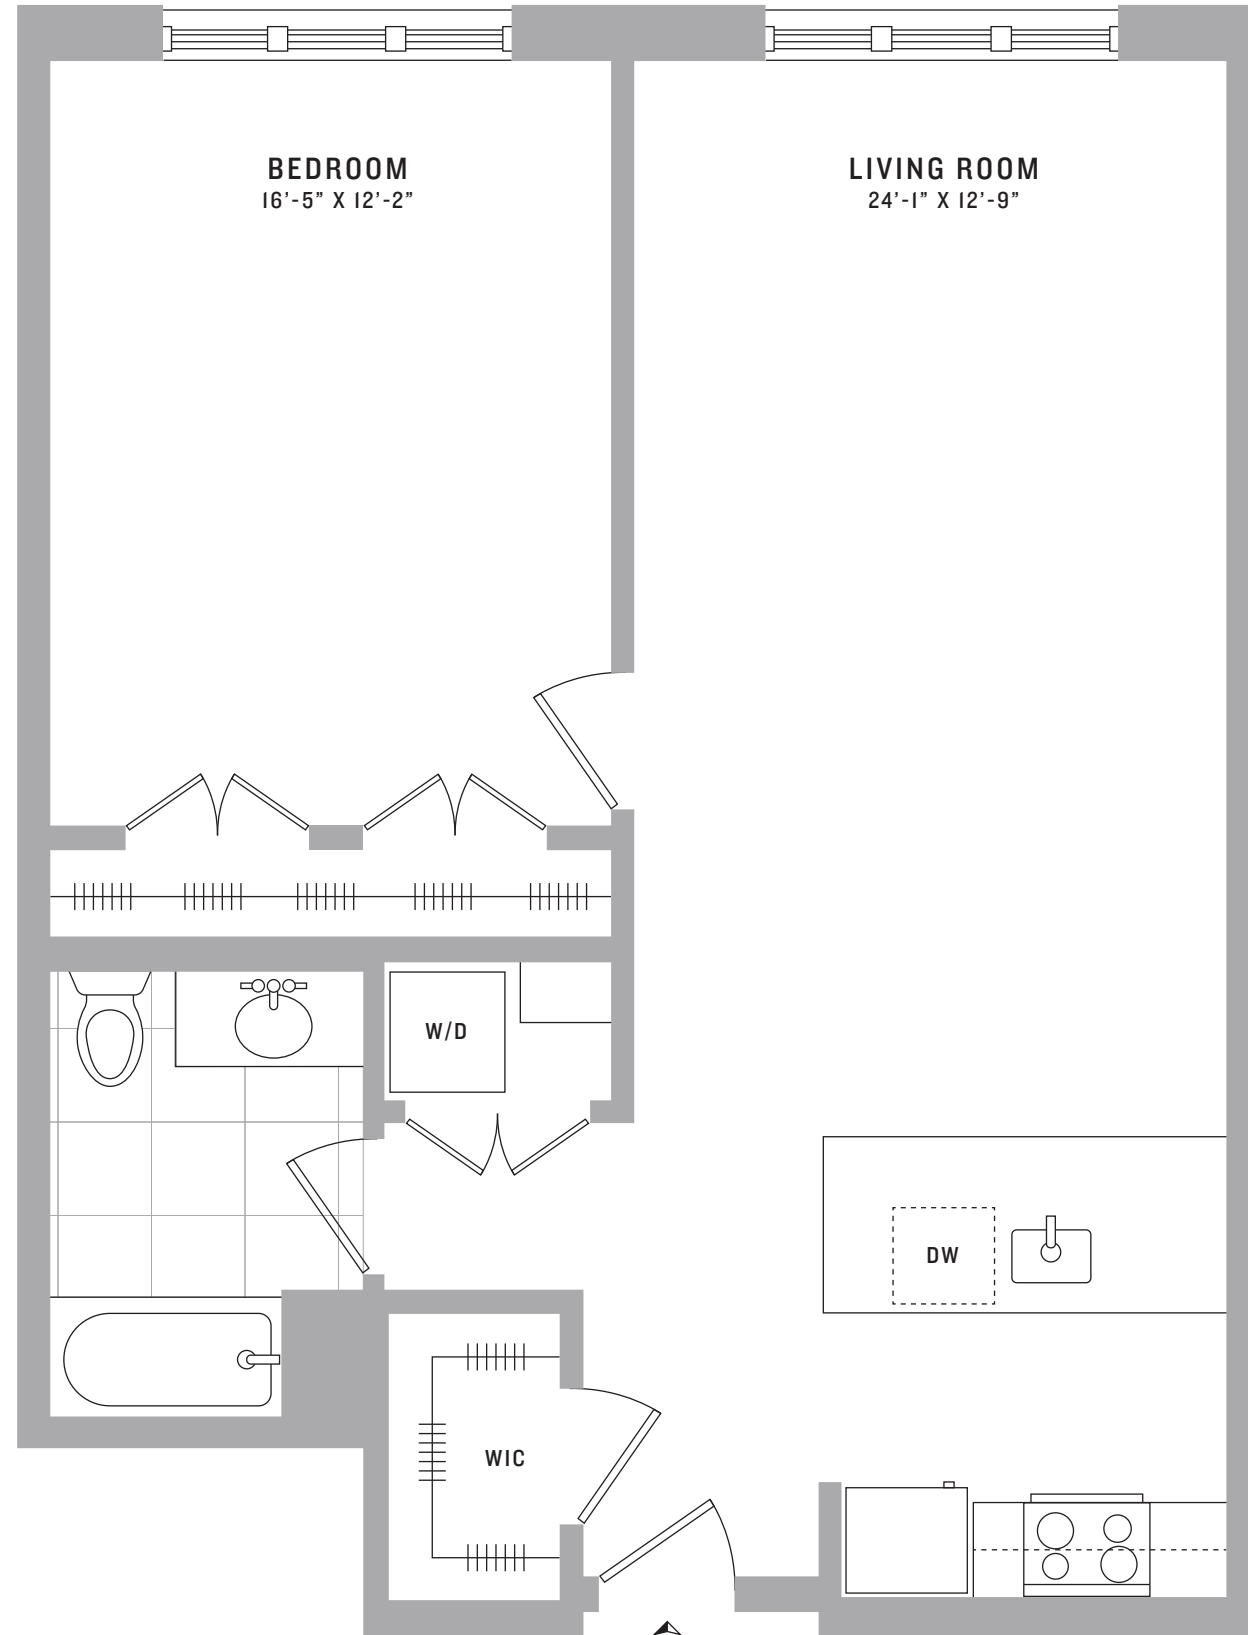

THE PARKER

RESIDENCES 17+18

Floors 2 + 3
1 Bedroom | 1 Bathroom
884 Sq. Ft.

NOTES: _____

106 Park Ave, Rutherford, NJ 07070
Info@RentTheParker.com
RentTheParker.com | 201.933.2106

FLOORS 2 + 3

 All dimensions are approximate and subject to normal construction variances and tolerances. Plans may contain minor variations from floor to floor.